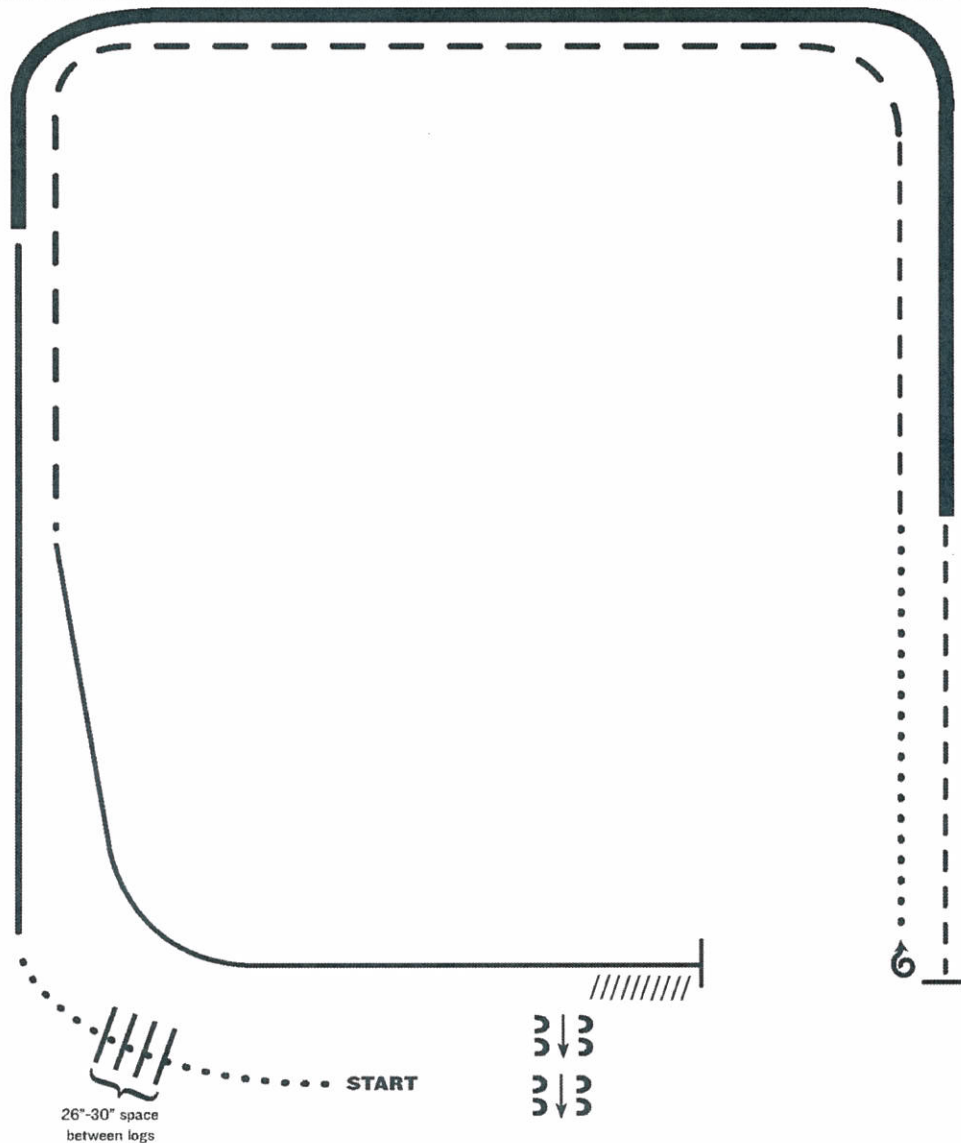

ESQHA Fall Show

Ranch Riding (All)

Show Date: 09-20-2019

www.HorseShowPatterns.com

www.HorseShowPatterns.com

1. Walk
2. Walk over logs
3. Lope right lead
4. Extended lope (right lead)
5. Trot
6. Stop, 1 1/2 turns right
7. Walk
8. Trot
9. Extended trot
10. Lope left lead
11. Stop and Back
12. Side pass right

Note: The drawn description of this pattern is only intended for the general depiction of the pattern. Exhibitors should utilize the arena space to best exhibit their horses.

[RR/AQHA-6]

Pattern Provided by: