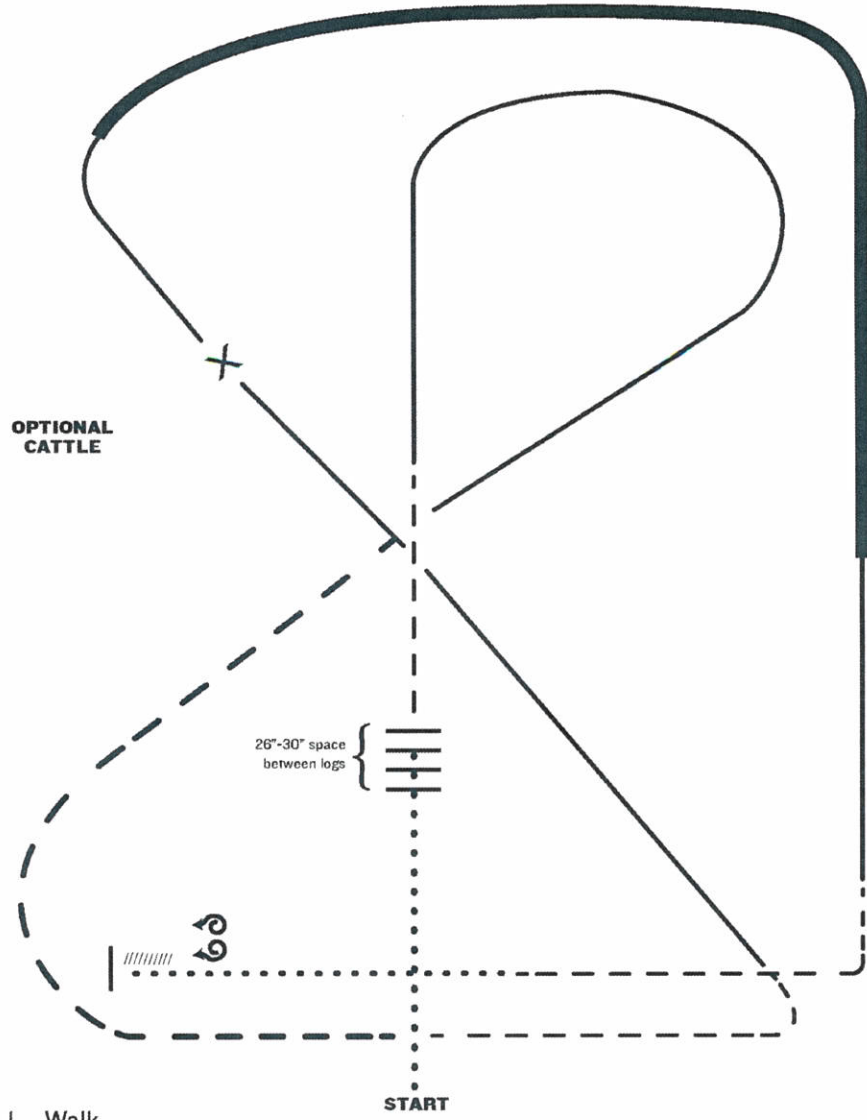

ESQHA Fall Show

Ranch Riding (All)

Show Date: 09-18-2019

www.HorseShowPatterns.com

www.HorseShowPatterns.com

1. Walk
2. Walk over logs
3. Trot
4. Lope right lead
5. Extended trot
6. Trot
7. Lope left lead
8. Change leads (simple or flying)
9. Right lead, extended lope
10. Collect Lope
11. Trot
12. Walk
13. Stop and back
14. 360 degree turn each direction (either direction 1st) (L-R or R-L)

Note: The drawn description of this pattern is only intended for the general depiction of the pattern. Exhibitors should utilize the arena space to best exhibit their horses.

[RR/AQHA-5]

Pattern Provided by: