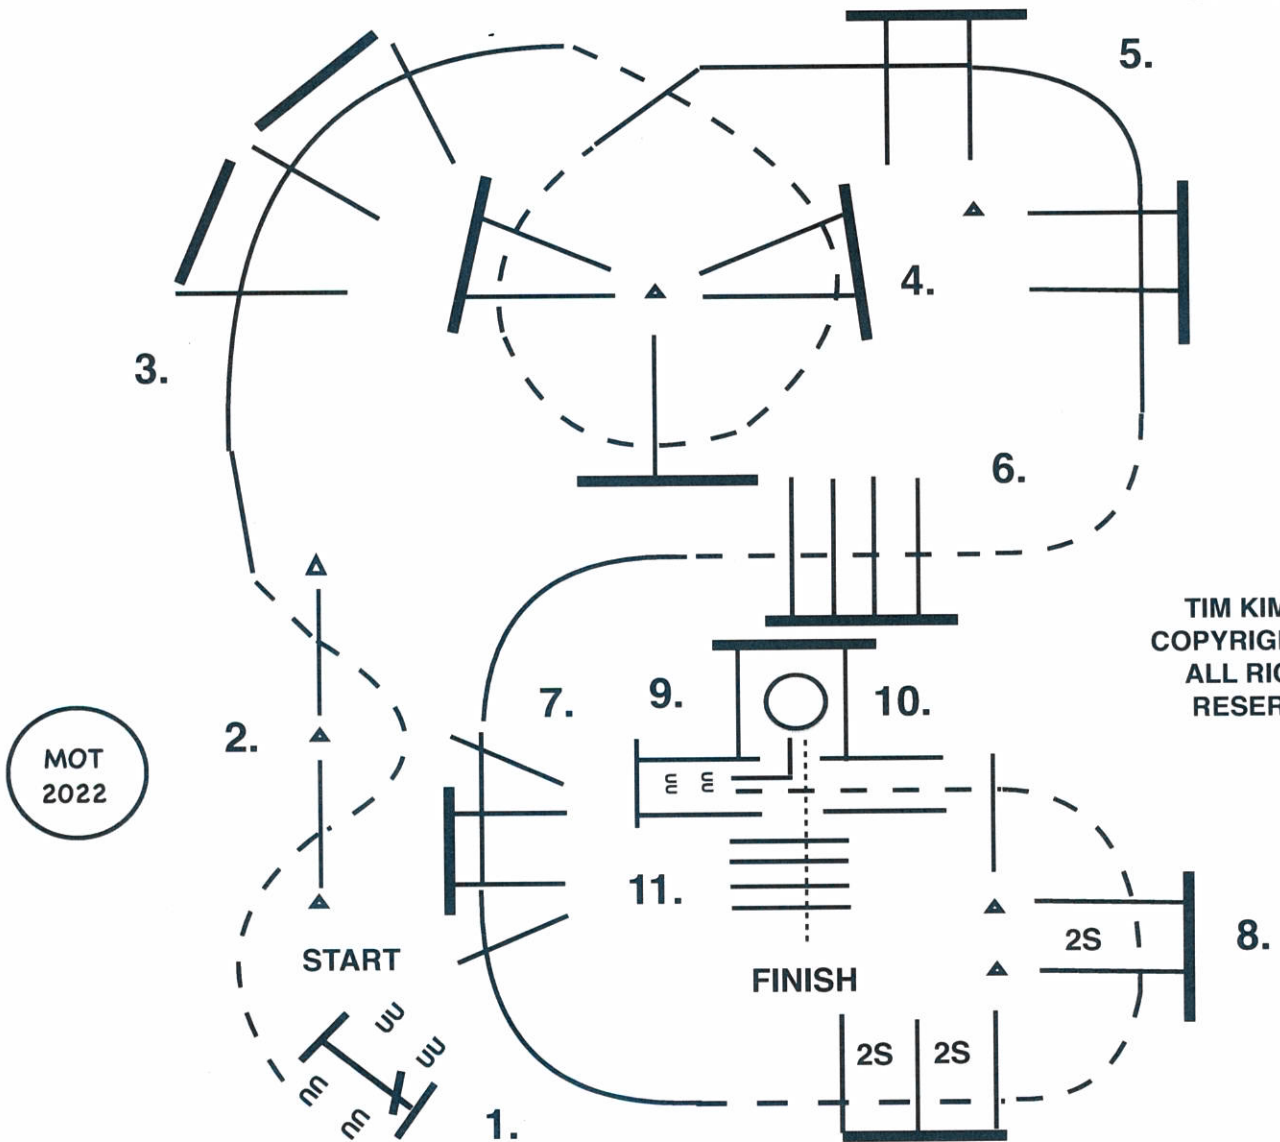

2022 EMPIRE STATE
QUARTER HORSE ASSOCIATION
FALL SHOW

JUNIOR AND SENIOR HORSES
YOUTH - AMATEUR - SELECT

SATURDAY

TIM KIMURA
COPYRIGHT 2022
ALL RIGHTS
RESERVED

1. GATE RH OPEN, RIDE THRU GATE AND CLOSE.
2. JOG THROUGH SERPENTINE, JOG OVER POLES
3. LOPE OVER POLES (RL)
4. BREAK TO THE JOG, JOG OVER POLES.
5. LOPE OVER POLES (RL)
6. BREAK TO THE JOG, JOG OVER POLES
7. LOPE OVER POLES (LL).
8. BREAK TO THE JOG, JOG OVER POLES, AND INTO CHUTE.
9. BACK BETWEEN POLES AND, BACK AROUND CORNER AND INTO THE BOX.
10. EXECUTE A 360 TURN EITHER WAY, WALK FORWARD
11. WALK OUT CHUTE, WALK OVER POLES.