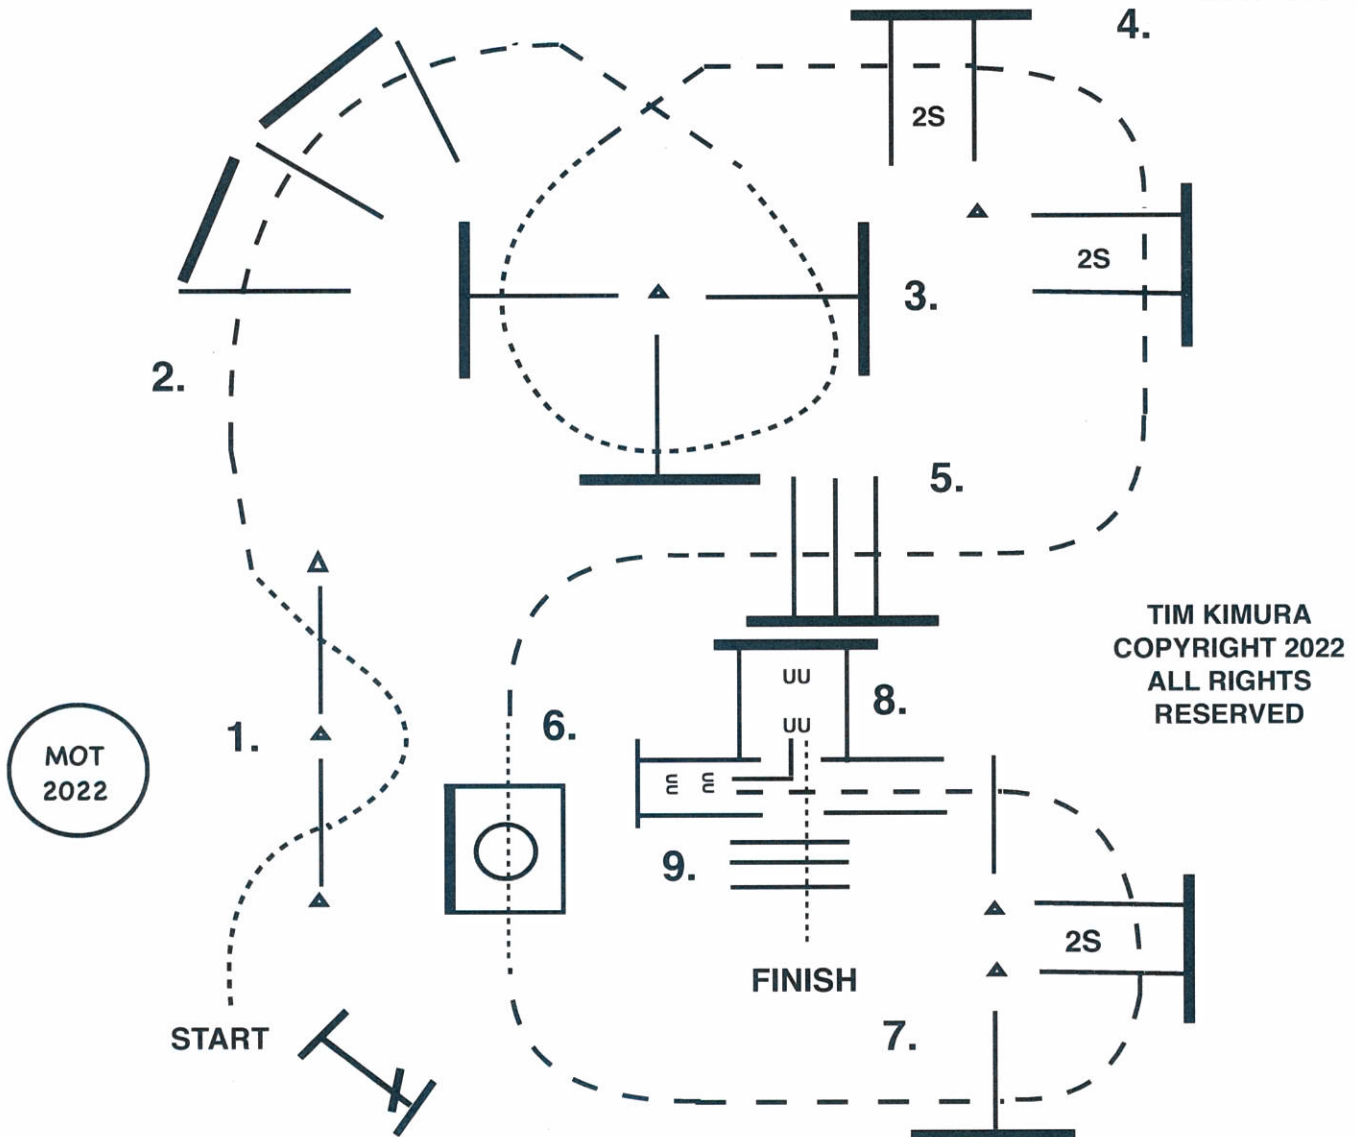

2022 EMPIRE STATE
QUARTER HORSE ASSOCIATION
FALL SHOW

LEVEL 1 WT AMATEUR
LEVEL 1 WT YOUTH

SATURDAY

1. WALK THROUGH SERPENTINE, WALK OVER POLES
2. JOG OVER POLES.
3. BREAK TO THE WALK, WALK OVER POLES.
4. JOG OVER POLES.
5. JOG OVER POLES
6. BREAK TO THE WALK, WALK INTO BOX, EXECUTE A 360 TURN EITHER WAY WALK OUT BOX.
7. JOG OVER POLES, JOG INTO CHUTE AND STOP IN CHUTE
8. BACK BETWEEN POLES AND, BACK AROUND CORNER AND INTO THE BOX.
9. WALK OUT CHUTE, WALK OVER POLES.