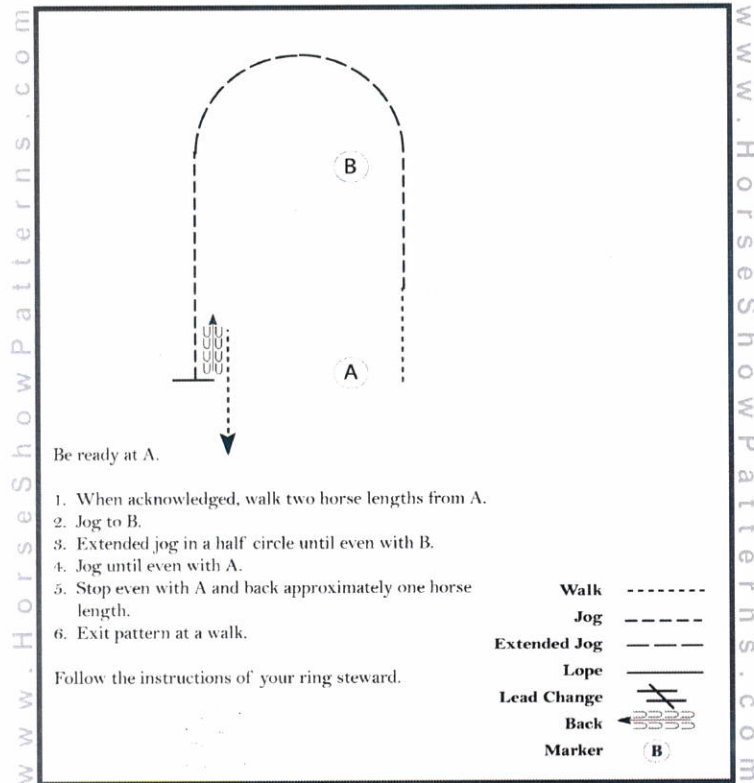

Pattern Provided by:

[WH/2-83]

ESQHA Fall Show

Horsemanship (All Walk-Jog)

Show Date: September 21, 2022

Pattern Provided by:

[WH/WT-83]