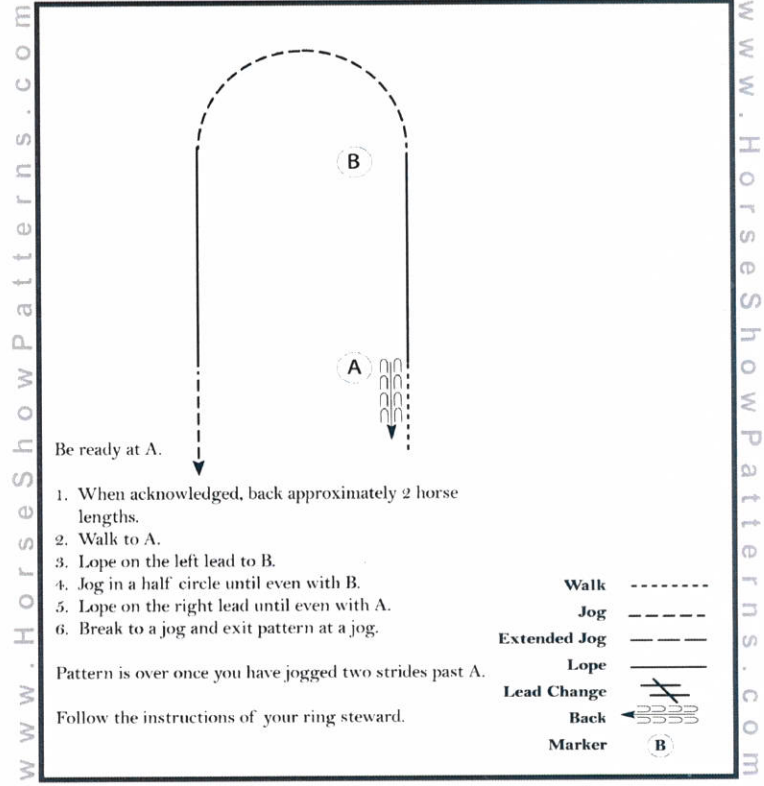

Pattern Provided by:

[WH/2-83]

ESQHA Fall Show

Horsemanship (All Walk-Jog)

Show Date: September 21, 2022

Pattern Provided by:

[WH/WT-83]