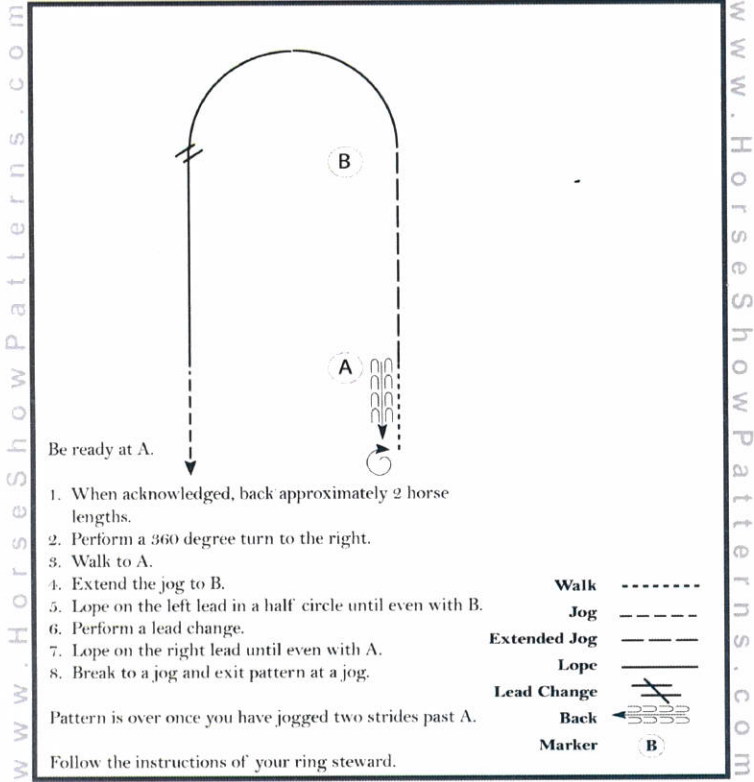

ESQHA Fall Show

Horsemanship (Am, Select & Youth)

Show Date: September 21, 2022

Pattern Provided by:

[WH/3-83]