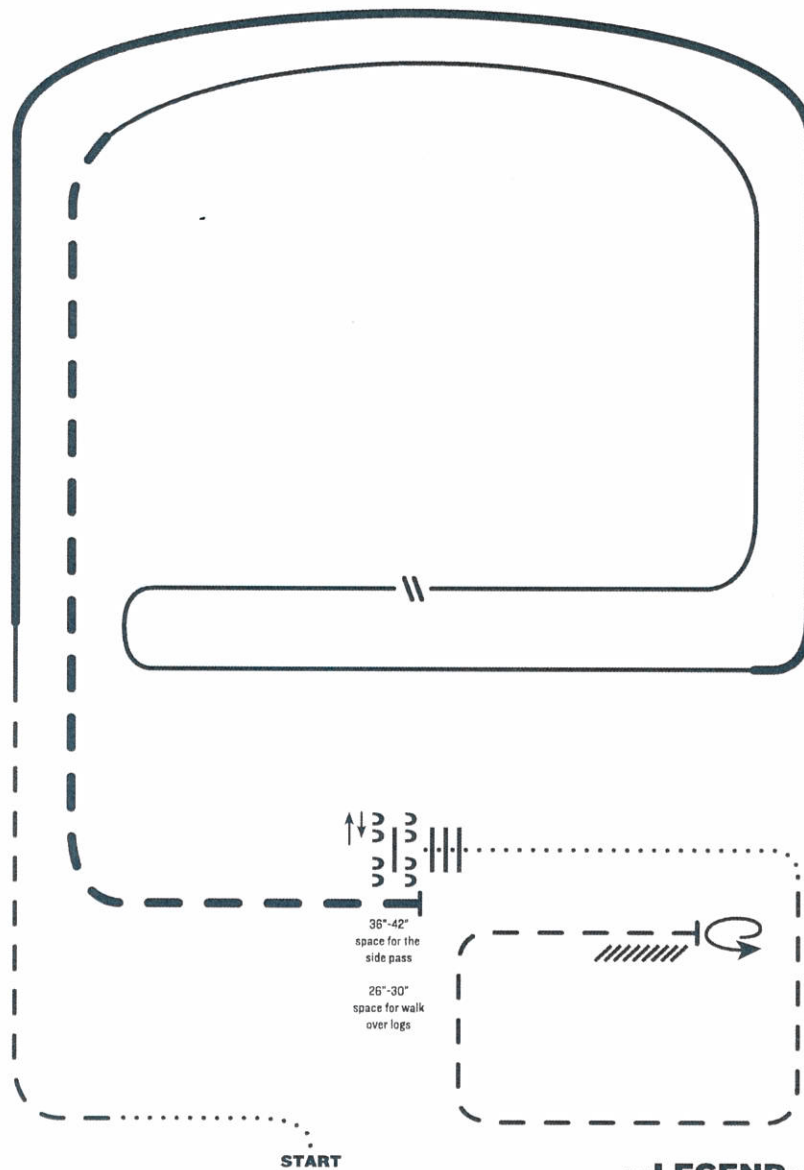

RANCH RIDING - PATTERN 4

LEGEND

.....	Walk
.....	Extended Walk
---	Trot
---	Extended Trot
---	Lope
---	Extended Lope
////	Back
W	Lead Change

1. Walk
2. Trot
3. Extended lope right lead
4. Lope right lead
5. Change leads (simple or flying)
6. Lope left lead
7. Extended trot
8. Stop, side pass left, side pass right, 1/2 way
9. Walk over logs
10. Walk
11. Trot square
12. Stop, 360° turn left, and back

Note: The drawn description of this pattern is only intended for the general depiction of the pattern. Exhibitors should utilize the arena space to best exhibit their horses.