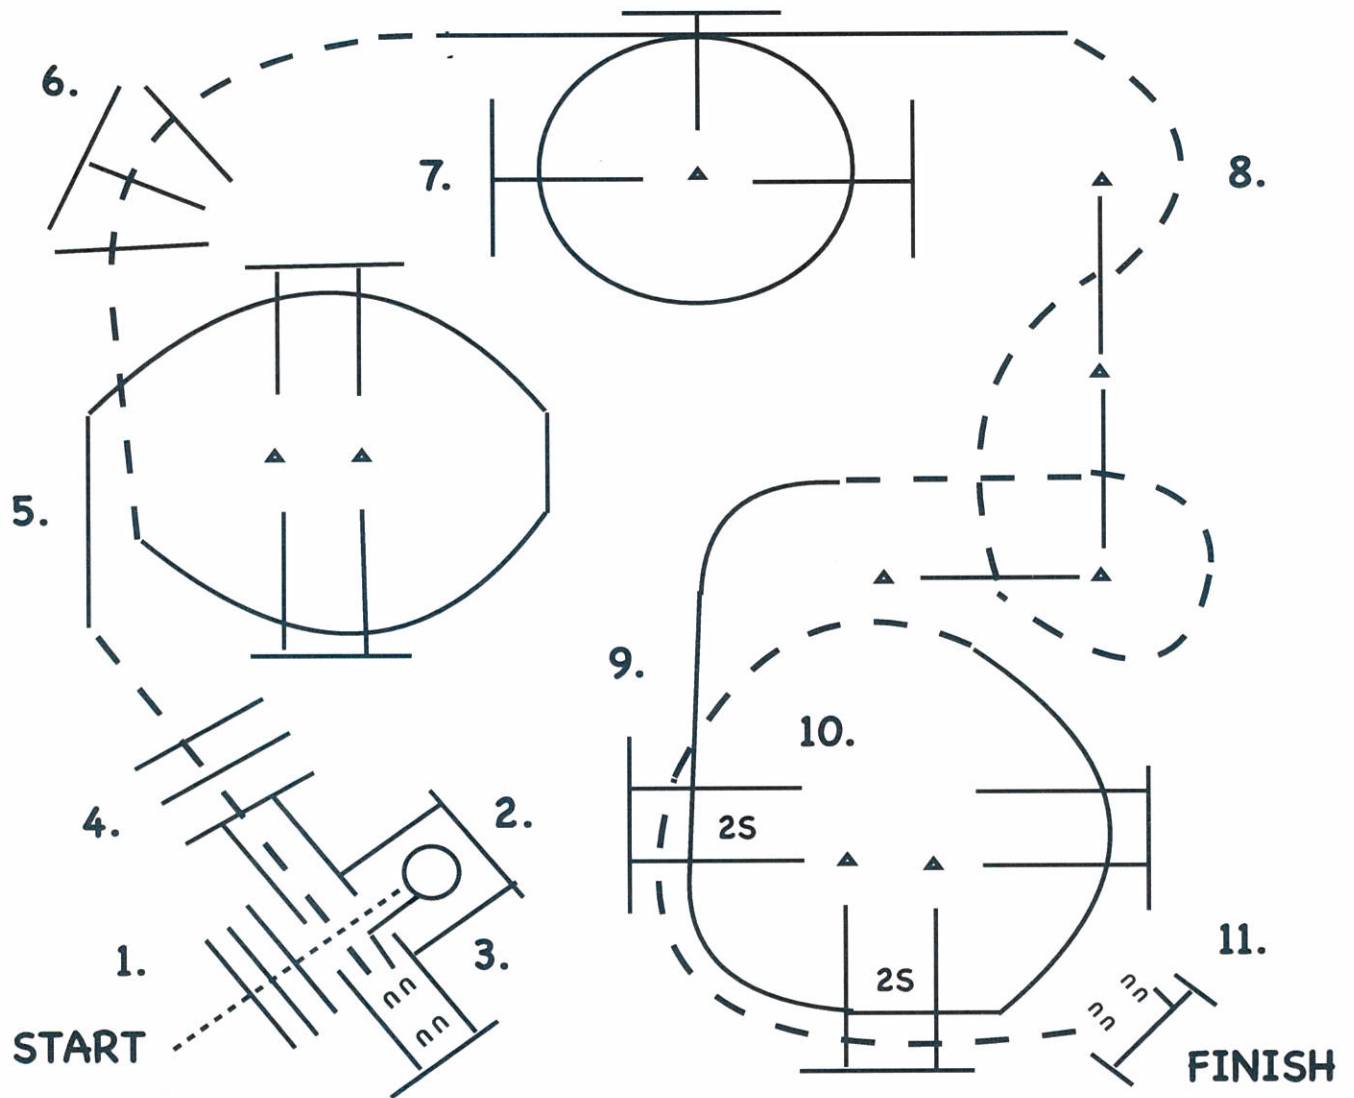

2022 EMPIRE STATE  
QUARTER HORSE ASSOCIATION  
FALL SHOW

LEVEL 1 TRAIL  
L1 AMATEUR AND L1 YOUTH

WEDNESDAY

COURSE DESIGNED BY: TIM S. KIMURA COPYRIGHT 2022. ALL RIGHTS RESERVED.

- |  |   |
|--|---|
| <ol style="list-style-type: none"> <li>1. WALK OVER POLES AND WALK INTO BOX.</li> <li>2. EXECUTE A 360 TURN EITHER WAY.</li> <li>3. BACK AROUND THE CORNER OF THE "L".</li> <li>4. YOU MAY WALK FORWARD, THEN JOG OVER POLES.</li> <li>5. LOPE OVER POLES (RIGHT LEAD).</li> <li>6. BREAK TO THE JOG, JOG OVER POLES.</li> </ol> | <ol style="list-style-type: none"> <li>7. LOPE OVER POLES (RIGHT LEAD).</li> <li>8. BREAK TO THE JOG, JOG THROUGH SERPENTINE, JOG OVER POLES.</li> <li>9. LOPE OVER POLES (LEFT LEAD).</li> <li>10. BREAK TO THE JOG, JOG OVER POLES.</li> <li>11. JOG UP TO GATE, WORK GATE RIGHT HAND OPEN AND CLOSE GATE.</li> </ol> |
|--|---|