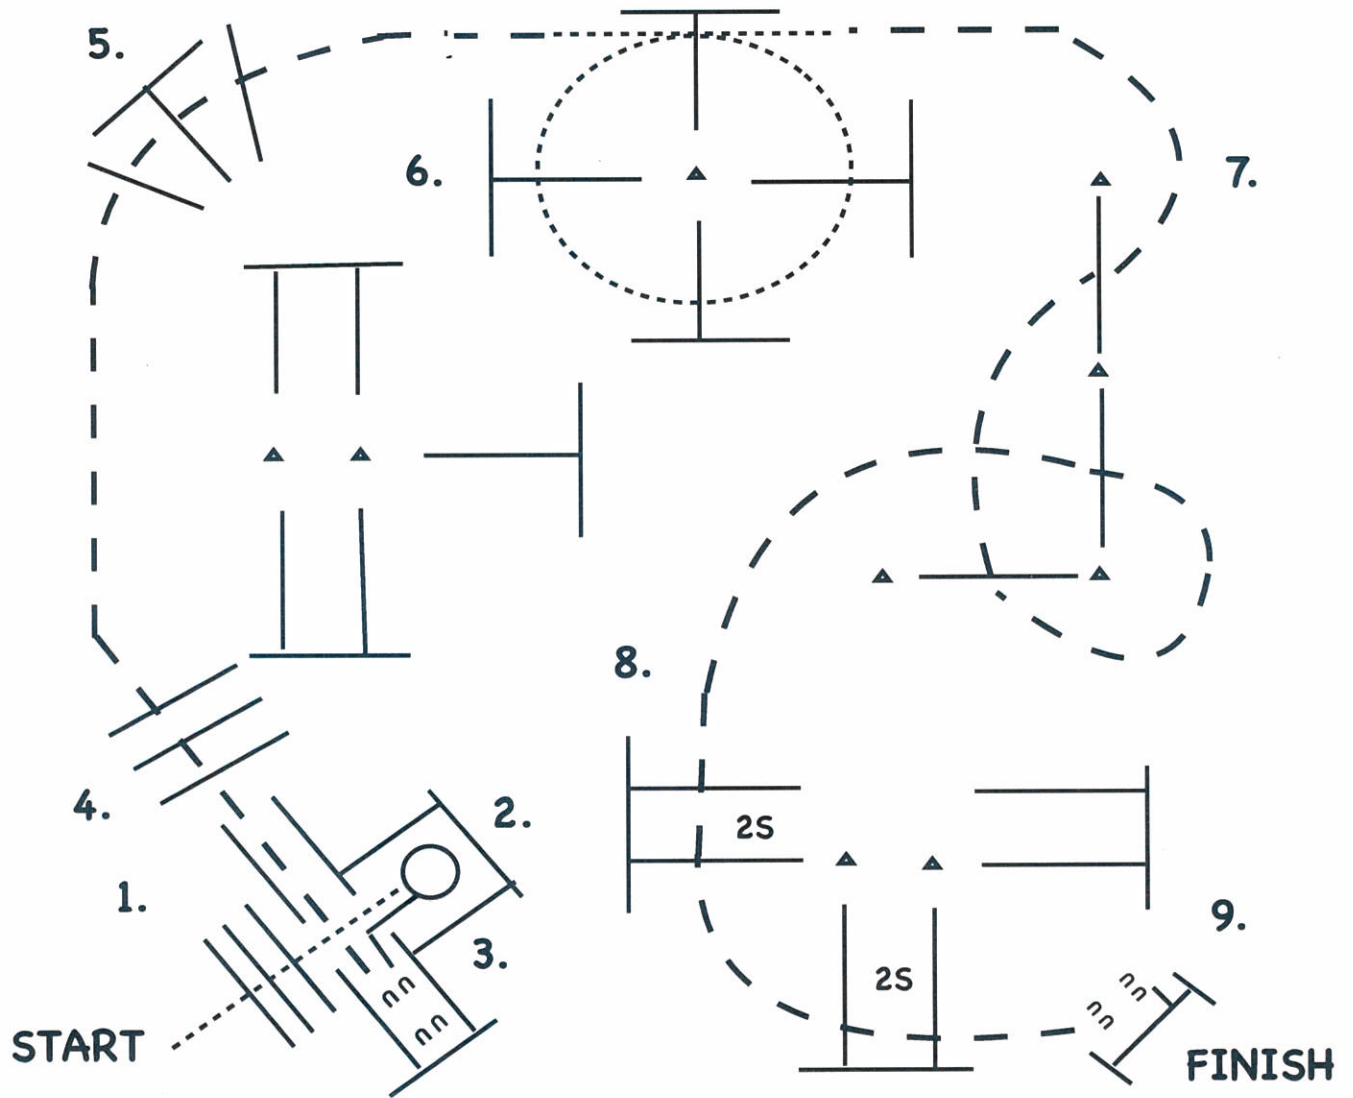

2022 EMPIRE STATE
QUARTER HORSE ASSOCIATION
FALL SHOW

LEVEL 1 WT AMATEUR
LEVEL 1 WT YOUTH

WEDNESDAY

COURSE DESIGNED BY: TIM S. KIMURA COPYRIGHT 2022. ALL RIGHTS RESERVED.

1. WALK OVER POLES AND WALK INTO BOX.
2. EXECUTE A 360 TURN EITHER WAY.
3. BACK AROUND THE CORNER OF THE "L".
4. YOU MAY WALK FORWARD, THEN JOG OVER POLES.
5. JOG OVER POLES.
6. BREAK TO THE WALK, WALK OVER POLES.
7. JOG THROUGH SERPENTINE, JOG OVER POLES.
8. JOG OVER POLES.
9. JOG UP TO GATE, WORK GATE RIGHT HAND OPEN AND CLOSE GATE.